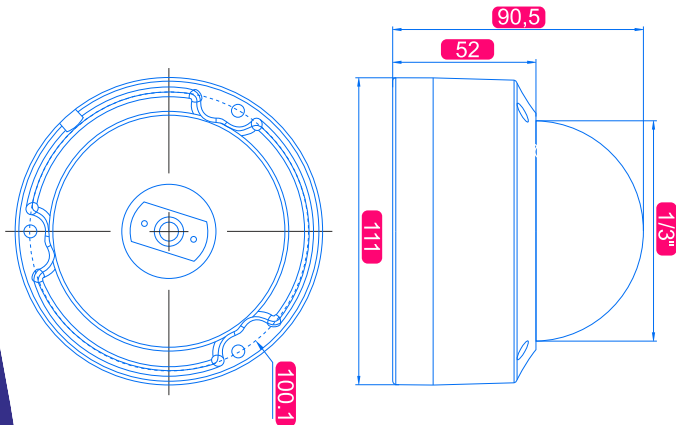

FLUSSONIC GLASS VF 2MP

FEATURES:

- 1/2.8" **Sony IMX 307 StarVis**
- **Full HD** resolution 1920 x 1080P
- Fixed **wide angle lens 2.1 mm**
- Horizontal view angle **up to 130**
- **Low-light color shooting** up to 0.001Lux
- Day/Night, **IR/StarVis**, DWDR, BLC, 2D/3D-DNR
- RTSP and **Onvif support 17.06**
- **Dual-streaming** with support for H.265/H264 codecs
- Installed **Flussonic Agent**
- **Web interface**, support for Android and iOS mobile applications
- RJ45 100mb/s port with IEEE802.3af **POE support**
- Lightning protection **up to 4000V**
- Dust and moisture protection **IP66**
- IR illumination **up to 30** meters range

DIMENSIONS (mm):

SPECIFICATIONS

Camera

| | |
|------------------------------|--|
| Sensor | 1/2,8" Sony IMX307 StarVis |
| Resolution | 2Mp, Full HD, 1920x1080 |
| Electronic shutter | Auto, 1/25s - 1/100000s |
| Minimum illumination | 0.001Lux@F1.2(Color Night), 0LUX for IR |
| Day/Night mode | Auto/Color Night/IR-CH/Schedule |
| Backlight Compensation (WDR) | Digital WDR (120 db) |
| BLC | Support |
| DNR | 2D/3D DNR |
| More | Motion detection, area masking, frame mirroring, frame rotation, line crossing |

Codecs

| | |
|------------------|--|
| Chipset | SSC 337 |
| Video codecs | H.264/H.265 |
| Frame resolution | Main stream: 1080P@30k/s, 720P@30k/s Additional stream: D1/VGA/360P@30k/s |
| Bitrate | 32 Kbps - 5 Mbps, VBR/CBR |
| Screen text | Headlines, Time/Date |