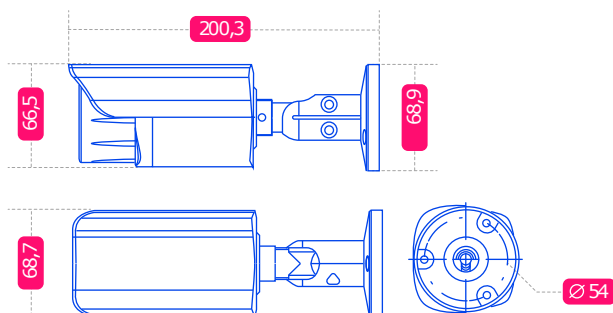

FLUSSONIC BULLET 4K 8MP

FEATURES:

- 1/2.8" **Sony IMX 415 StarVis**
- **4K Ultra HD Resolution** up to 3840x2160
- Fixed **3,6 mm lens**
- **Day/Night, IR/StarVis**, DWDR, BLC, 2D/3D-DNR
- RTSP and **Onvif support 17.06**
- **Dual-streaming** with support for H.265/H264 codecs
- Installed **Flussonic Agent**
- **Web interface**, support for Android and iOS mobile applications
- RJ45 100mb/s port with **IEEE802.3af POE support**
- Lightning protection **up to 4000V**
- Dust and moisture protection **IP66**
- **IR LEDs** with a range of 30 meters

DIMENSIONS (mm):

SPECIFICATIONS

Camera

Sensor	1/2,8" Sony IMX415 StarVis
Resolution	8MP, 4K Ultra HD, 3840x2160
Electronic shutter	Auto, 1/25s - 1/100000s
Minimum illumination	0.001Lux@F1.2(Color Night), 0LUX for IR
Day/Night mode	Auto/Color Night/(IR-CH/BL)/Schedule
Backlight Compensation (WDR)	Digital WDR (120 db)
BLC	Support
DNR	2D/3D DNR
More	Motion detection, area masking, frame mirroring, frame rotation, line crossing

Codecs

Chipset	SSC338Q
Video codecs	H.264/H.265
Frame resolution	Main stream: 20fps@8MP(3840x2160), 30fps@6MP(3072x2048)/ 5MP(2592x1944)/ 4MP/ 3MP/ 1080P/ 720P, etc. Additional stream: 720x480/VGA(640x480)/360P/ QVGA@30fps,etc.
Bitrate	512Kbps - 12Mbps, VBR/CBR
Screen text	Headlines, Time/Date