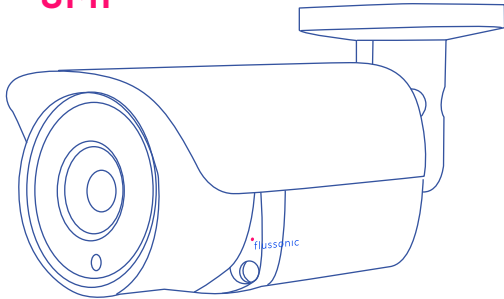

FLUSSONIC BULLET 4K 8MP

FEATURES:

- 1/2.8" **Sony IMX 415 StarVis**
- **4K Ultra HD Resolution** up to 3840x2160
- Fixed **3,6 mm lens**
- **Day/Night, IR/StarVis**, DWDR, BLC, 2D/3D-DNR
- RTSP and **Onvif support 17.06**
- **Dual-streaming** with support for H.265/H264 codecs
- Installed **Flussonic Agent**
- **Web interface**, support for Android and iOS mobile applications
- RJ45 100mb/s port with **IEEE802.3af POE support**
- Lightning protection **up to 4000V**
- Dust and moisture protection **IP66**
- **IR LEDs** with a range of 30 meters

DIMENSIONS (mm):

SPECIFICATIONS

Camera

Sensor	1/2,8" Sony IMX415 StarVis
Resolution	8MP, 4K Ultra HD, 3840x2160
Electronic shutter	Auto, 1/25s - 1/100000s
Minimum illumination	0.001Lux@F1.2(Color Night), 0LUX for IR
Day/Night mode	Auto/Color Night/(IR-CH/BL)/Schedule
Backlight Compensation (WDR)	Digital WDR (120 db)
BLC	Support
DNR	2D/3D DNR
More	Motion detection, area masking, frame mirroring, frame rotation, line crossing

Codecs

Chipset	SSC338Q
Video codecs	H.264/H.265
Frame resolution	Main stream: 20fps@8MP(3840x2160), 30fps@6MP(3072x2048)/ 5MP(2592x1944)/ 4MP/ 3MP/ 1080P/ 720P, etc. Additional stream: 720x480/VGA(640x480)/360P/ QVGA@30fps,etc.
Bitrate	512Kbps - 12Mbps, VBR/CBR
Screen text	Headlines, Time/Date